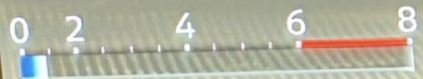

x1000r/min

OK إغلاق