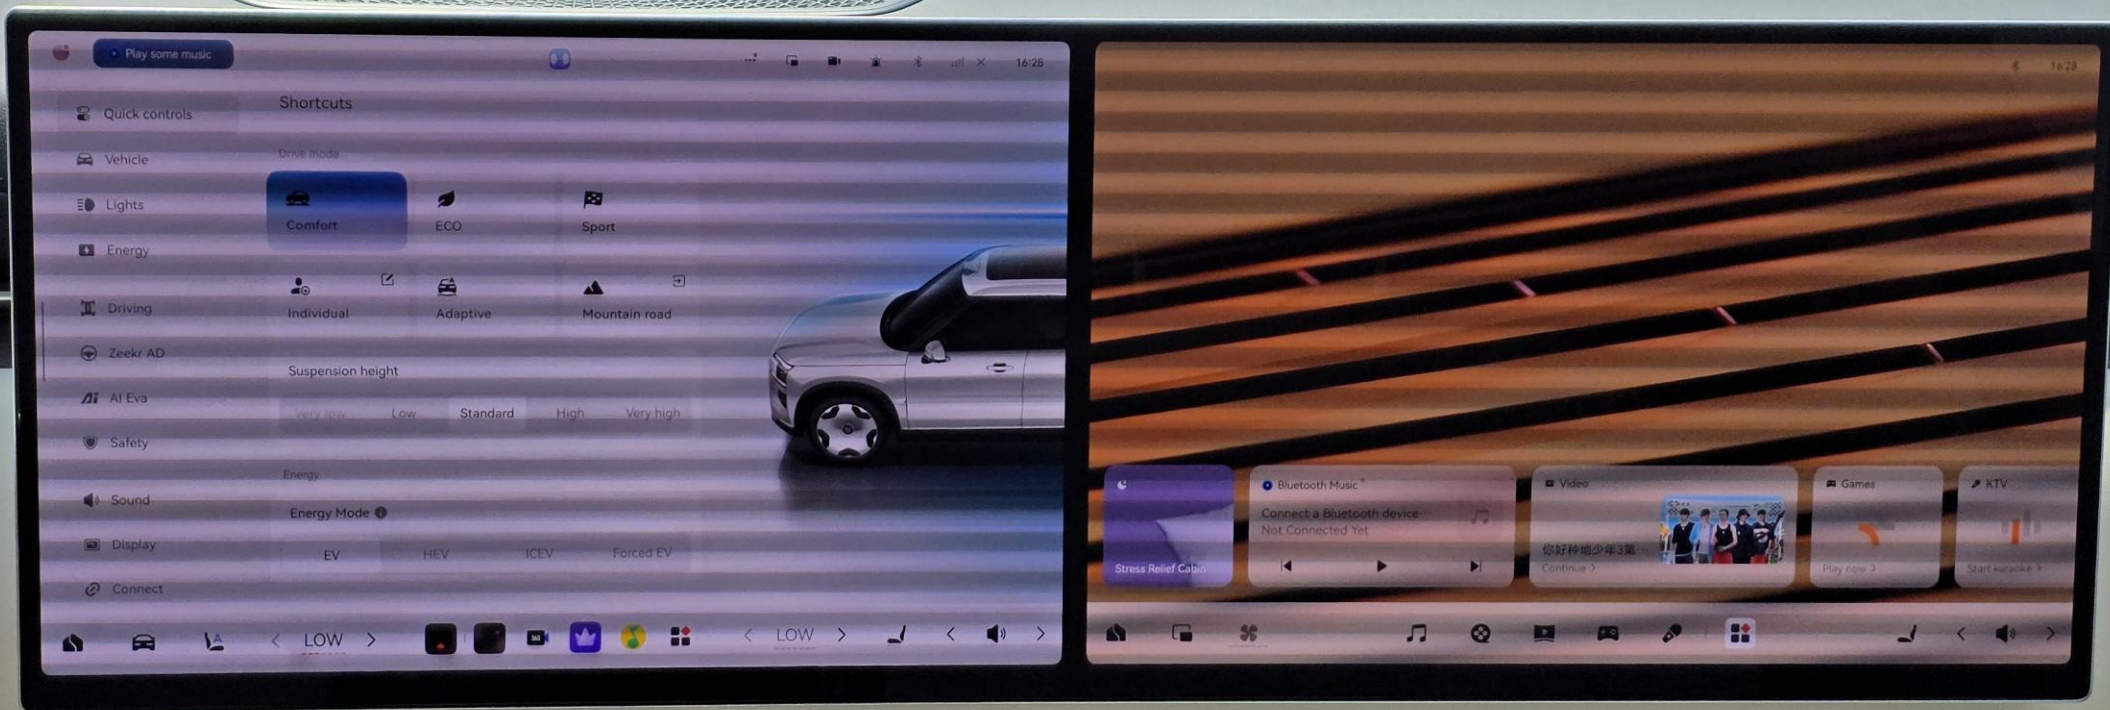

EV

Comfort

28°C

16:28

Play some music

16:28

Quick controls

Shortcuts

Vehicle

Drive mode

Comfort

ECO

Sport

Lights

Individual

Adaptive