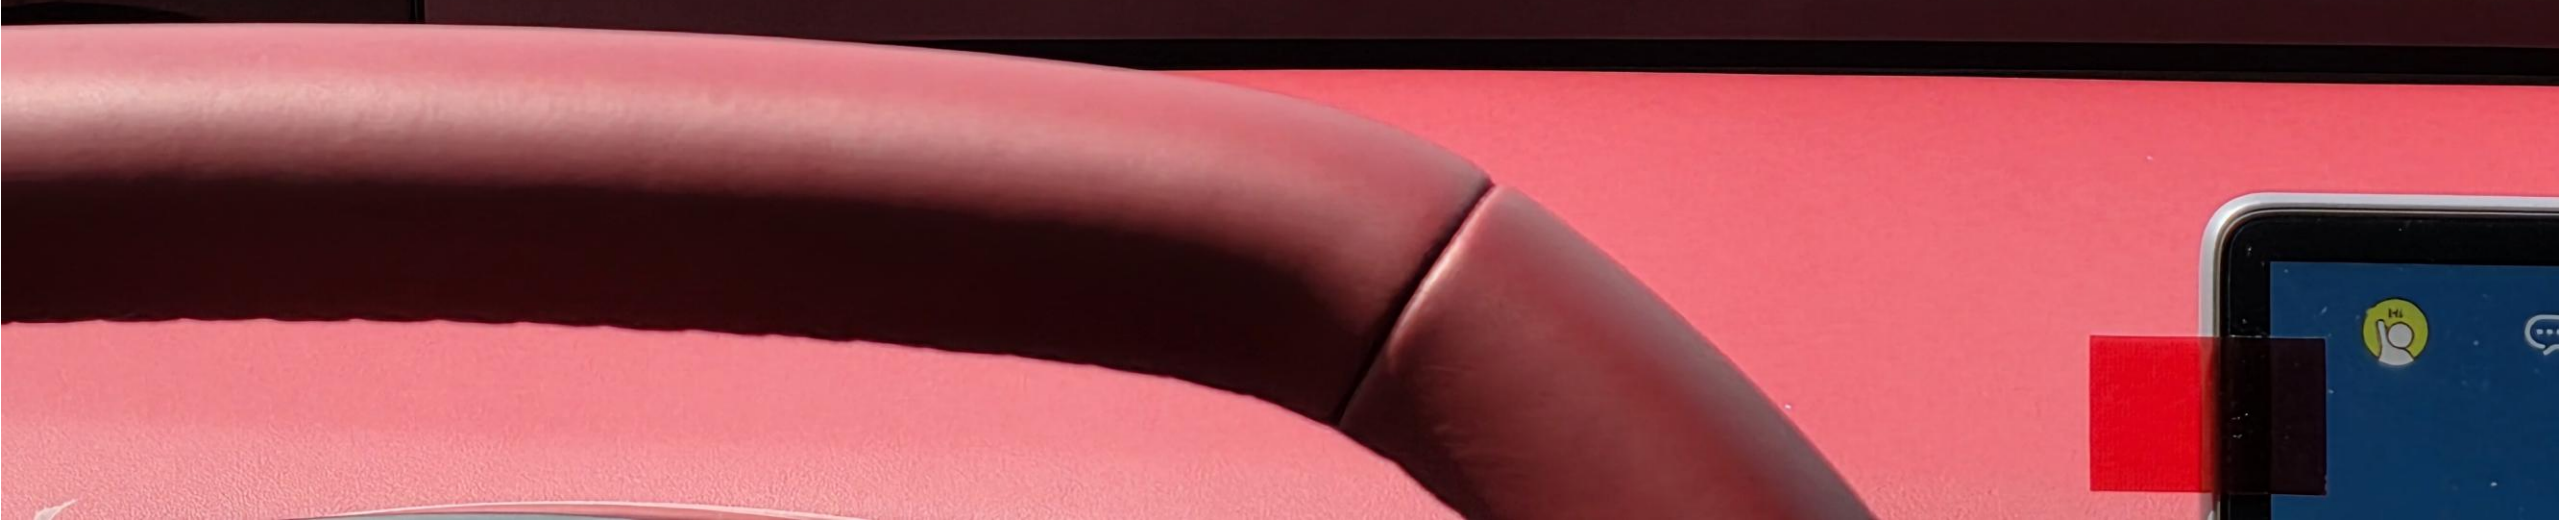

Average power kWh/100

Dashboard display showing various vehicle metrics and a warning message:

- Left side: Vehicle status icons (0% charge, P, 1:43, 22.0°C).
- Middle-left: Trip normal indicator (2.3 km/h, 2.2 km/h, 2.3 km/h).
- Middle: Average power consumption (WHV/100km).
- Middle-right: Total mileage (34 km) and a clock.
- Right side: Music player (no song name, no singer).