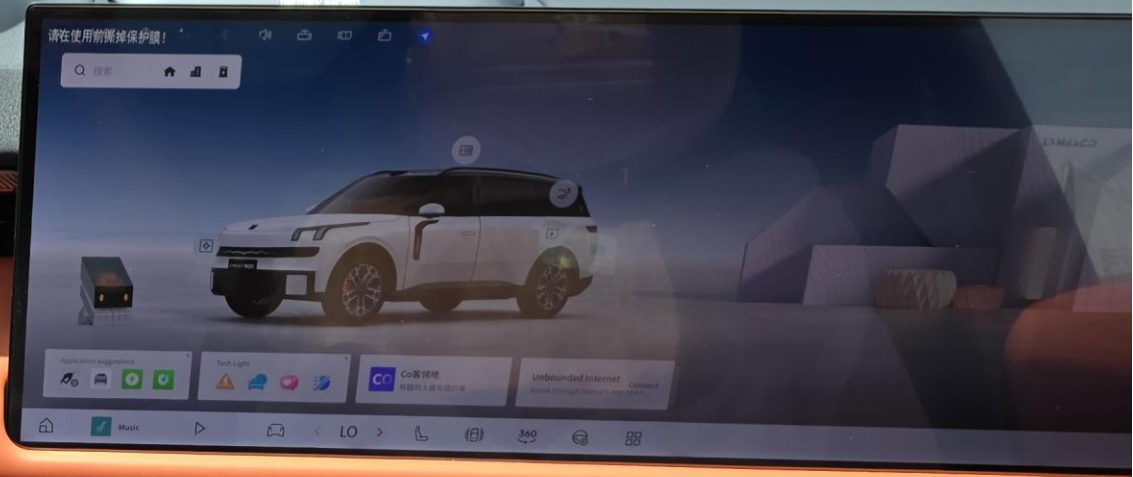

DIMENSIONS

Length 5240 mm x Width 1999 mm x Height 1810 mm
Wheelbase 3160 mm. Fuel Tank Capacity 60L

FEATURES

- Full Speed Adaptive Cruise Control
- Autopark with 360 degree Camera and Parking Sensor
- Lane Keep and Lane Change Assist
- Qianli Haohan H7 ADAS
- Front and Rear RADAS. Blind Spot Monitoring
- Front and Rear Memory Seats Ventilate and Massage
- Ambient Lighting. Apple CarPlay
- Harmon Kardon Surround Sound System
- Front and Rear A/C Controls. Rear A/C Vents
- 30-inch 6K OLED Rear TV. Rear Rotating Seats
- 95-inch Augmented Reality Head-Up Display
- Electric Side Steps. Soft Closing Doors
- 50W Wireless Phone Charging Pad. Fridge
- 10,192 LED Interactive Light Matrix with Animations