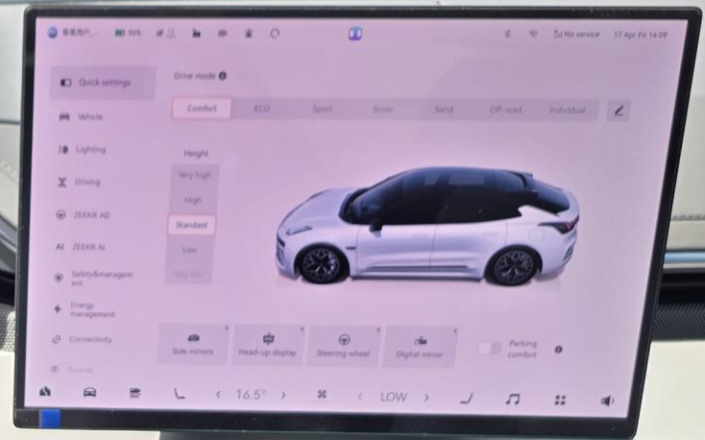

**2025
ZEEKR 001 AWD**

2025 ZEEKR 001 AWD

PERFORMANCE

- Electric Dual Motor All-Wheel Drive
- 100 kWh Battery Capacity
- 625 km Range EV
- 0-100 km/h in 3.3 seconds
- 240 km/h Top Speed
- 777 Horsepower; 810 Nm Torque
- Magic Carpet Dual Chamber Air Suspension
- Advanced Driving Modes (Sand/Off-road, Drift, Launch)

DIMENSIONS

- Length 4977 mm; Width 1999 mm; Height 1533 mm

FEATURES

- Intelligent Matrix LED Projection Headlights
- Monaco NAPPA Premium Leather Interior
- Yamaha Premium Sound System
- 35.5-inch AR Head-Up Display
- Electric Automatic Soft Closing Hydraulic Doors
- 50W Wireless Phone Charging Pad
- 360 Camera with Parking Sensors with Auto Park
- Lane Keep, Lane Change Assist
- Power Windows, Power Lock
- Ambient Interior Lighting
- Power Seats with Ventilation
- Full Speed Range Adaptive Cruise Control
- 15.05-inch 2.5K OLED Touchscreen Rotating Display
- 6-inch Rear Passenger Multifunction Touchscreen
- Dual Zone Climate Control, Rear AC Control
- Rear Power Seats, Rear Touch Screen