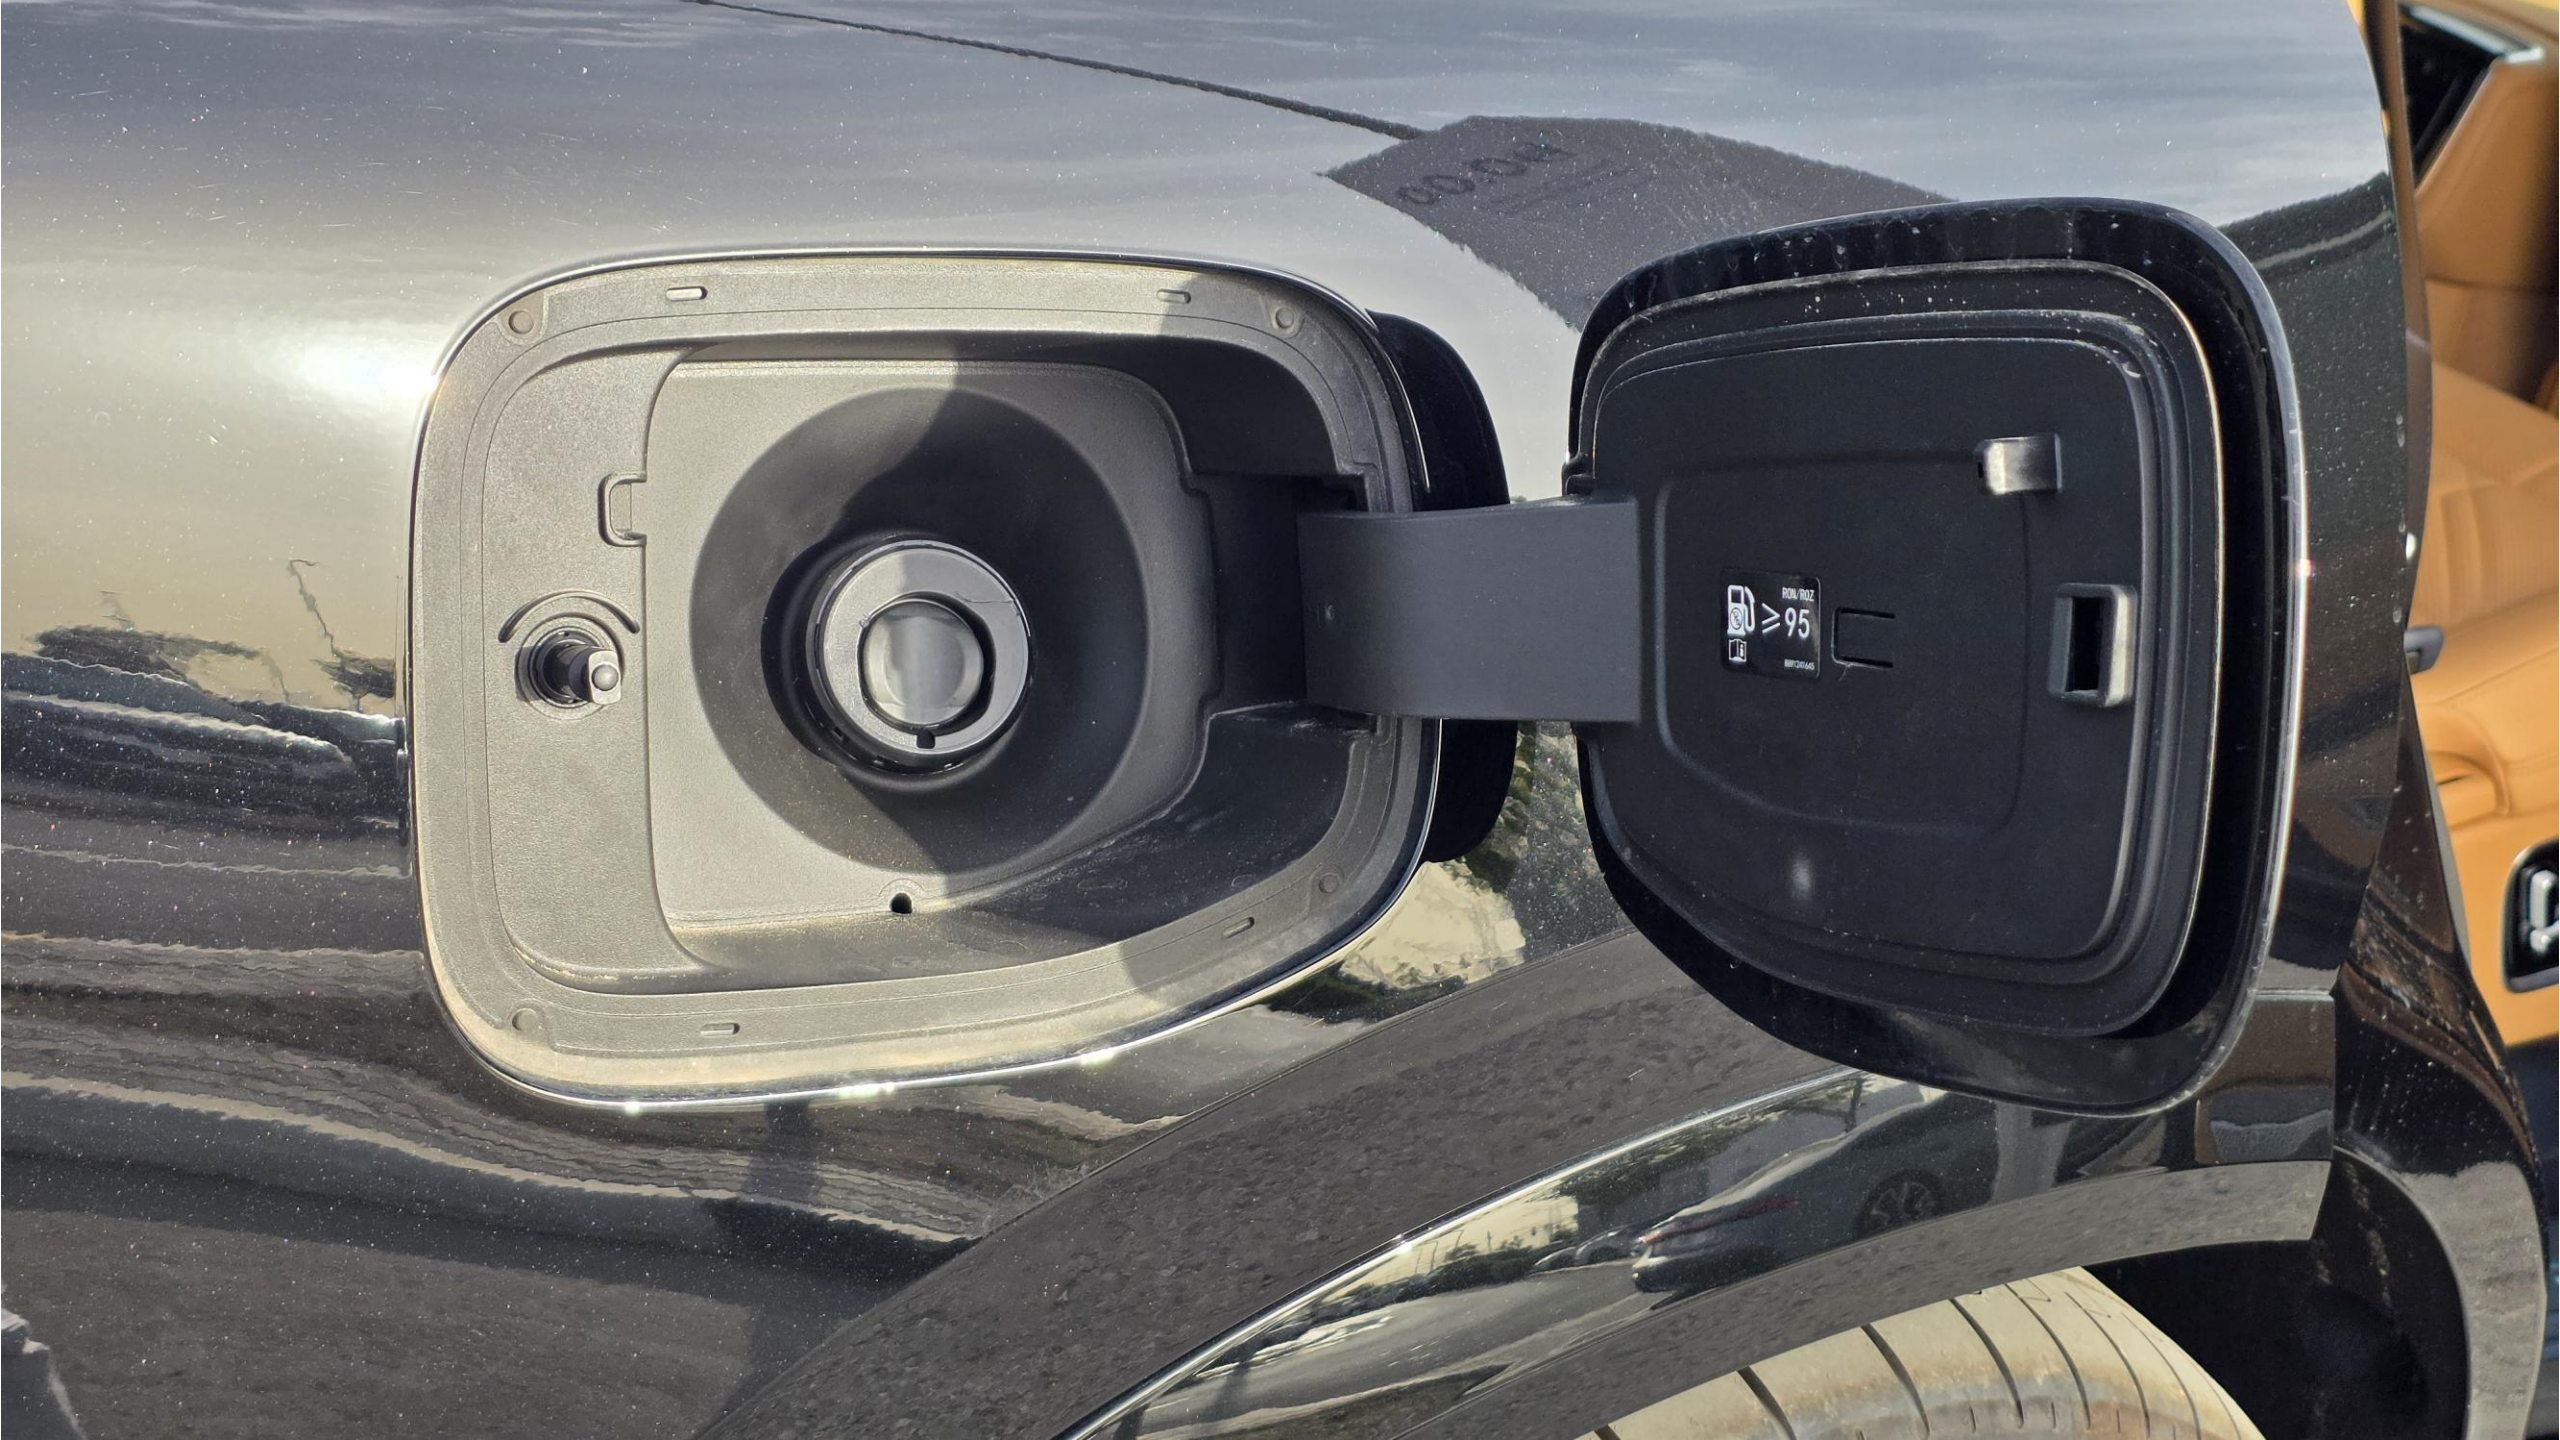

REG. 95
MOTOR OIL