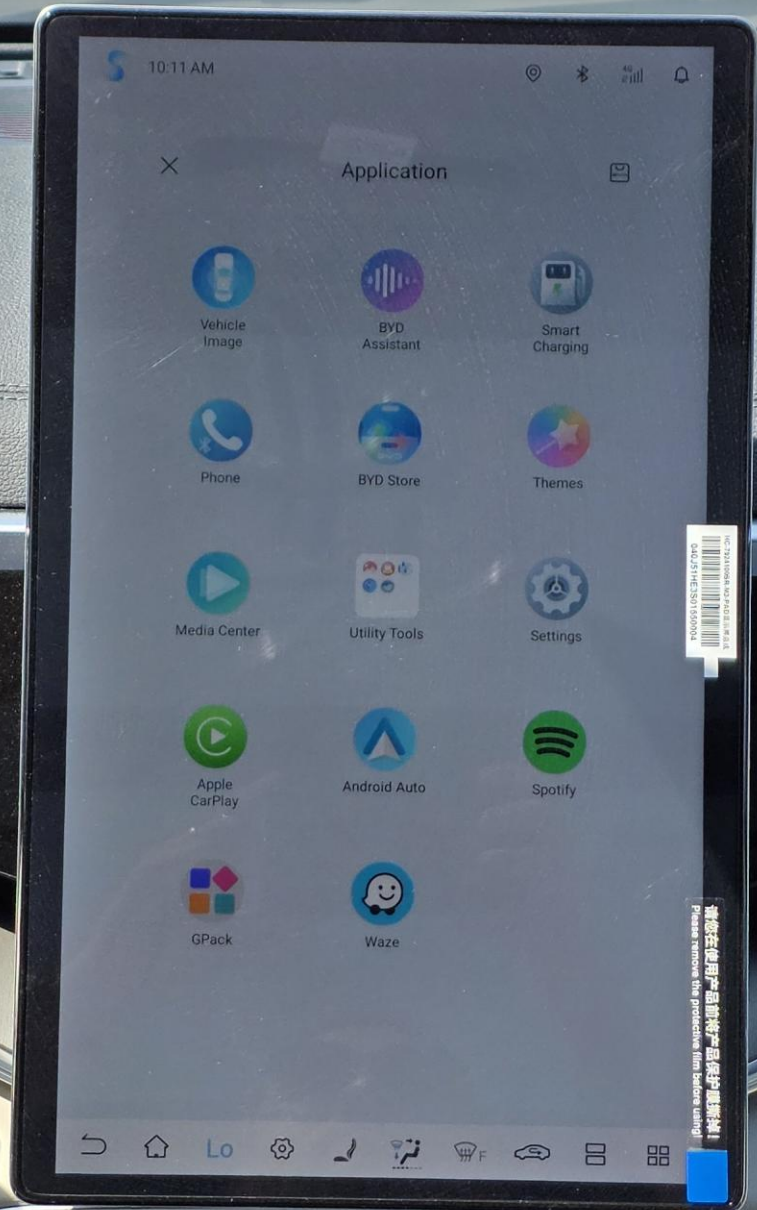

10:11 AM

Application

Vehicle Image

BYD Assistant

Smart Charging

Phone

BYD Store

Themes