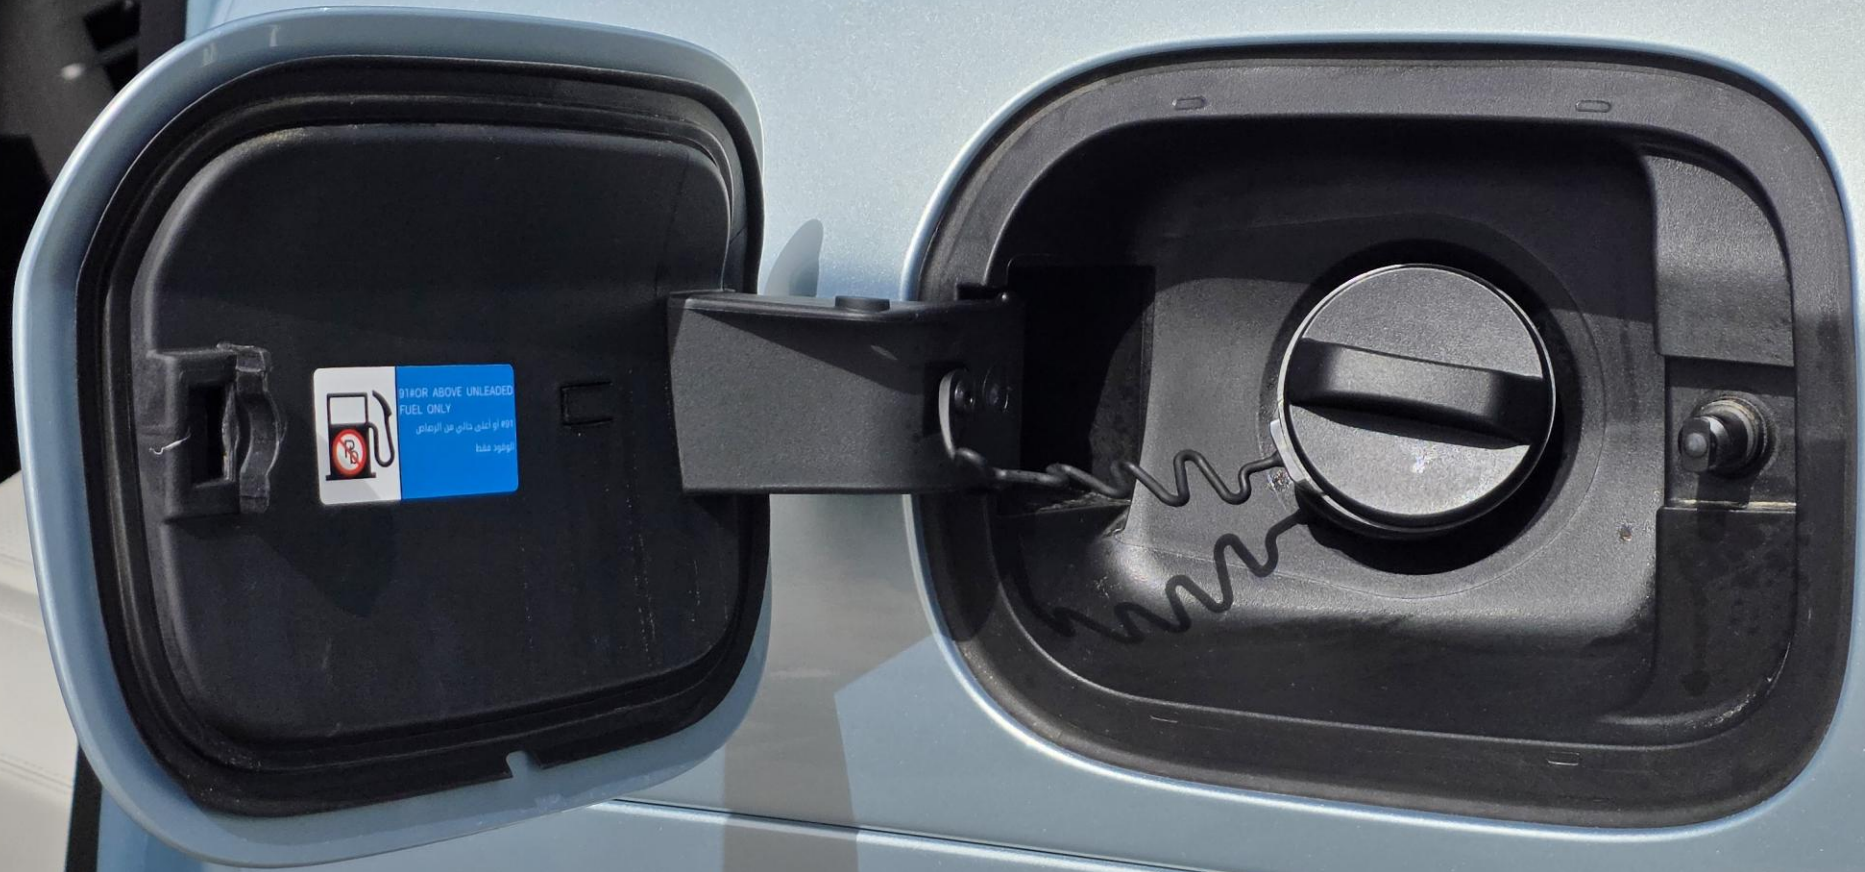

MAX 30W

مقاسات وبعد الصورة في المرآة غير حقيقيه

connet

88

BYD

91#OR ABOVE UNLEADED
FUEL ONLY
91# او اعلى من الرصاصي
الوقود فقط

C K

(1) Please unlock twice continuously to stop charging before pulling out the vehicle connector.
(2) If unlock failed, please refer to the user manual to manually unlock.
(3) Please close the charging port cover when not charging.