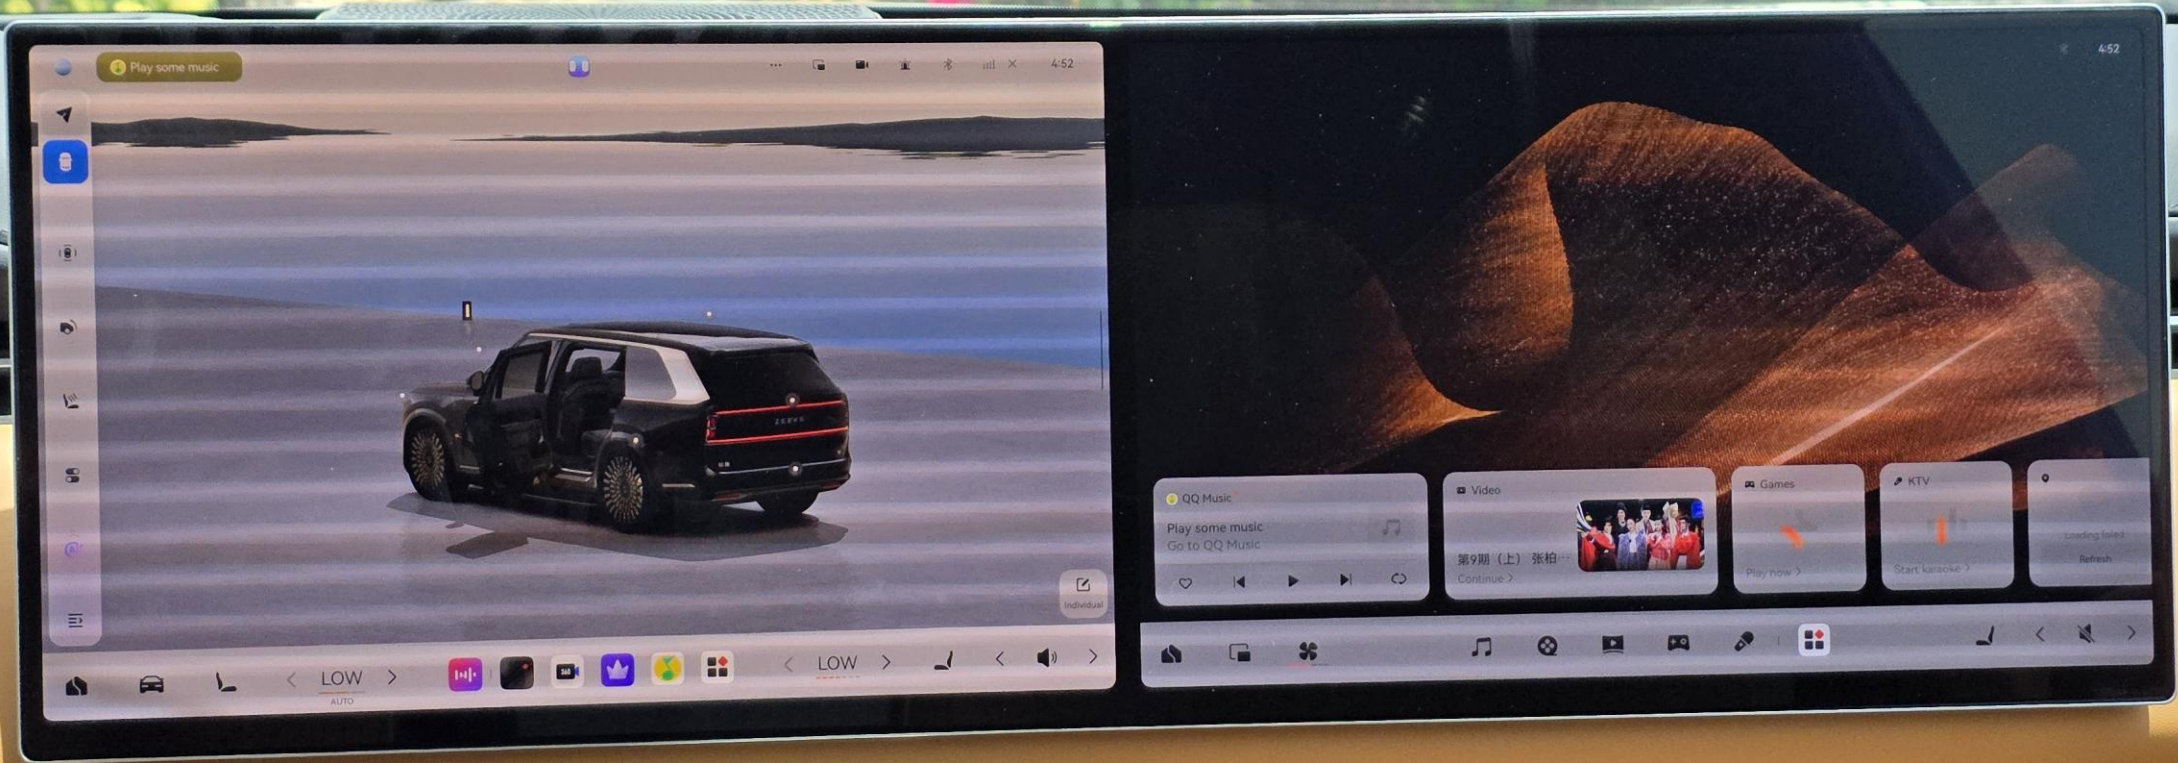

CLTC 494km

Very low

HEV

Adaptive

49°C

4:51

» R
« N

Play some music