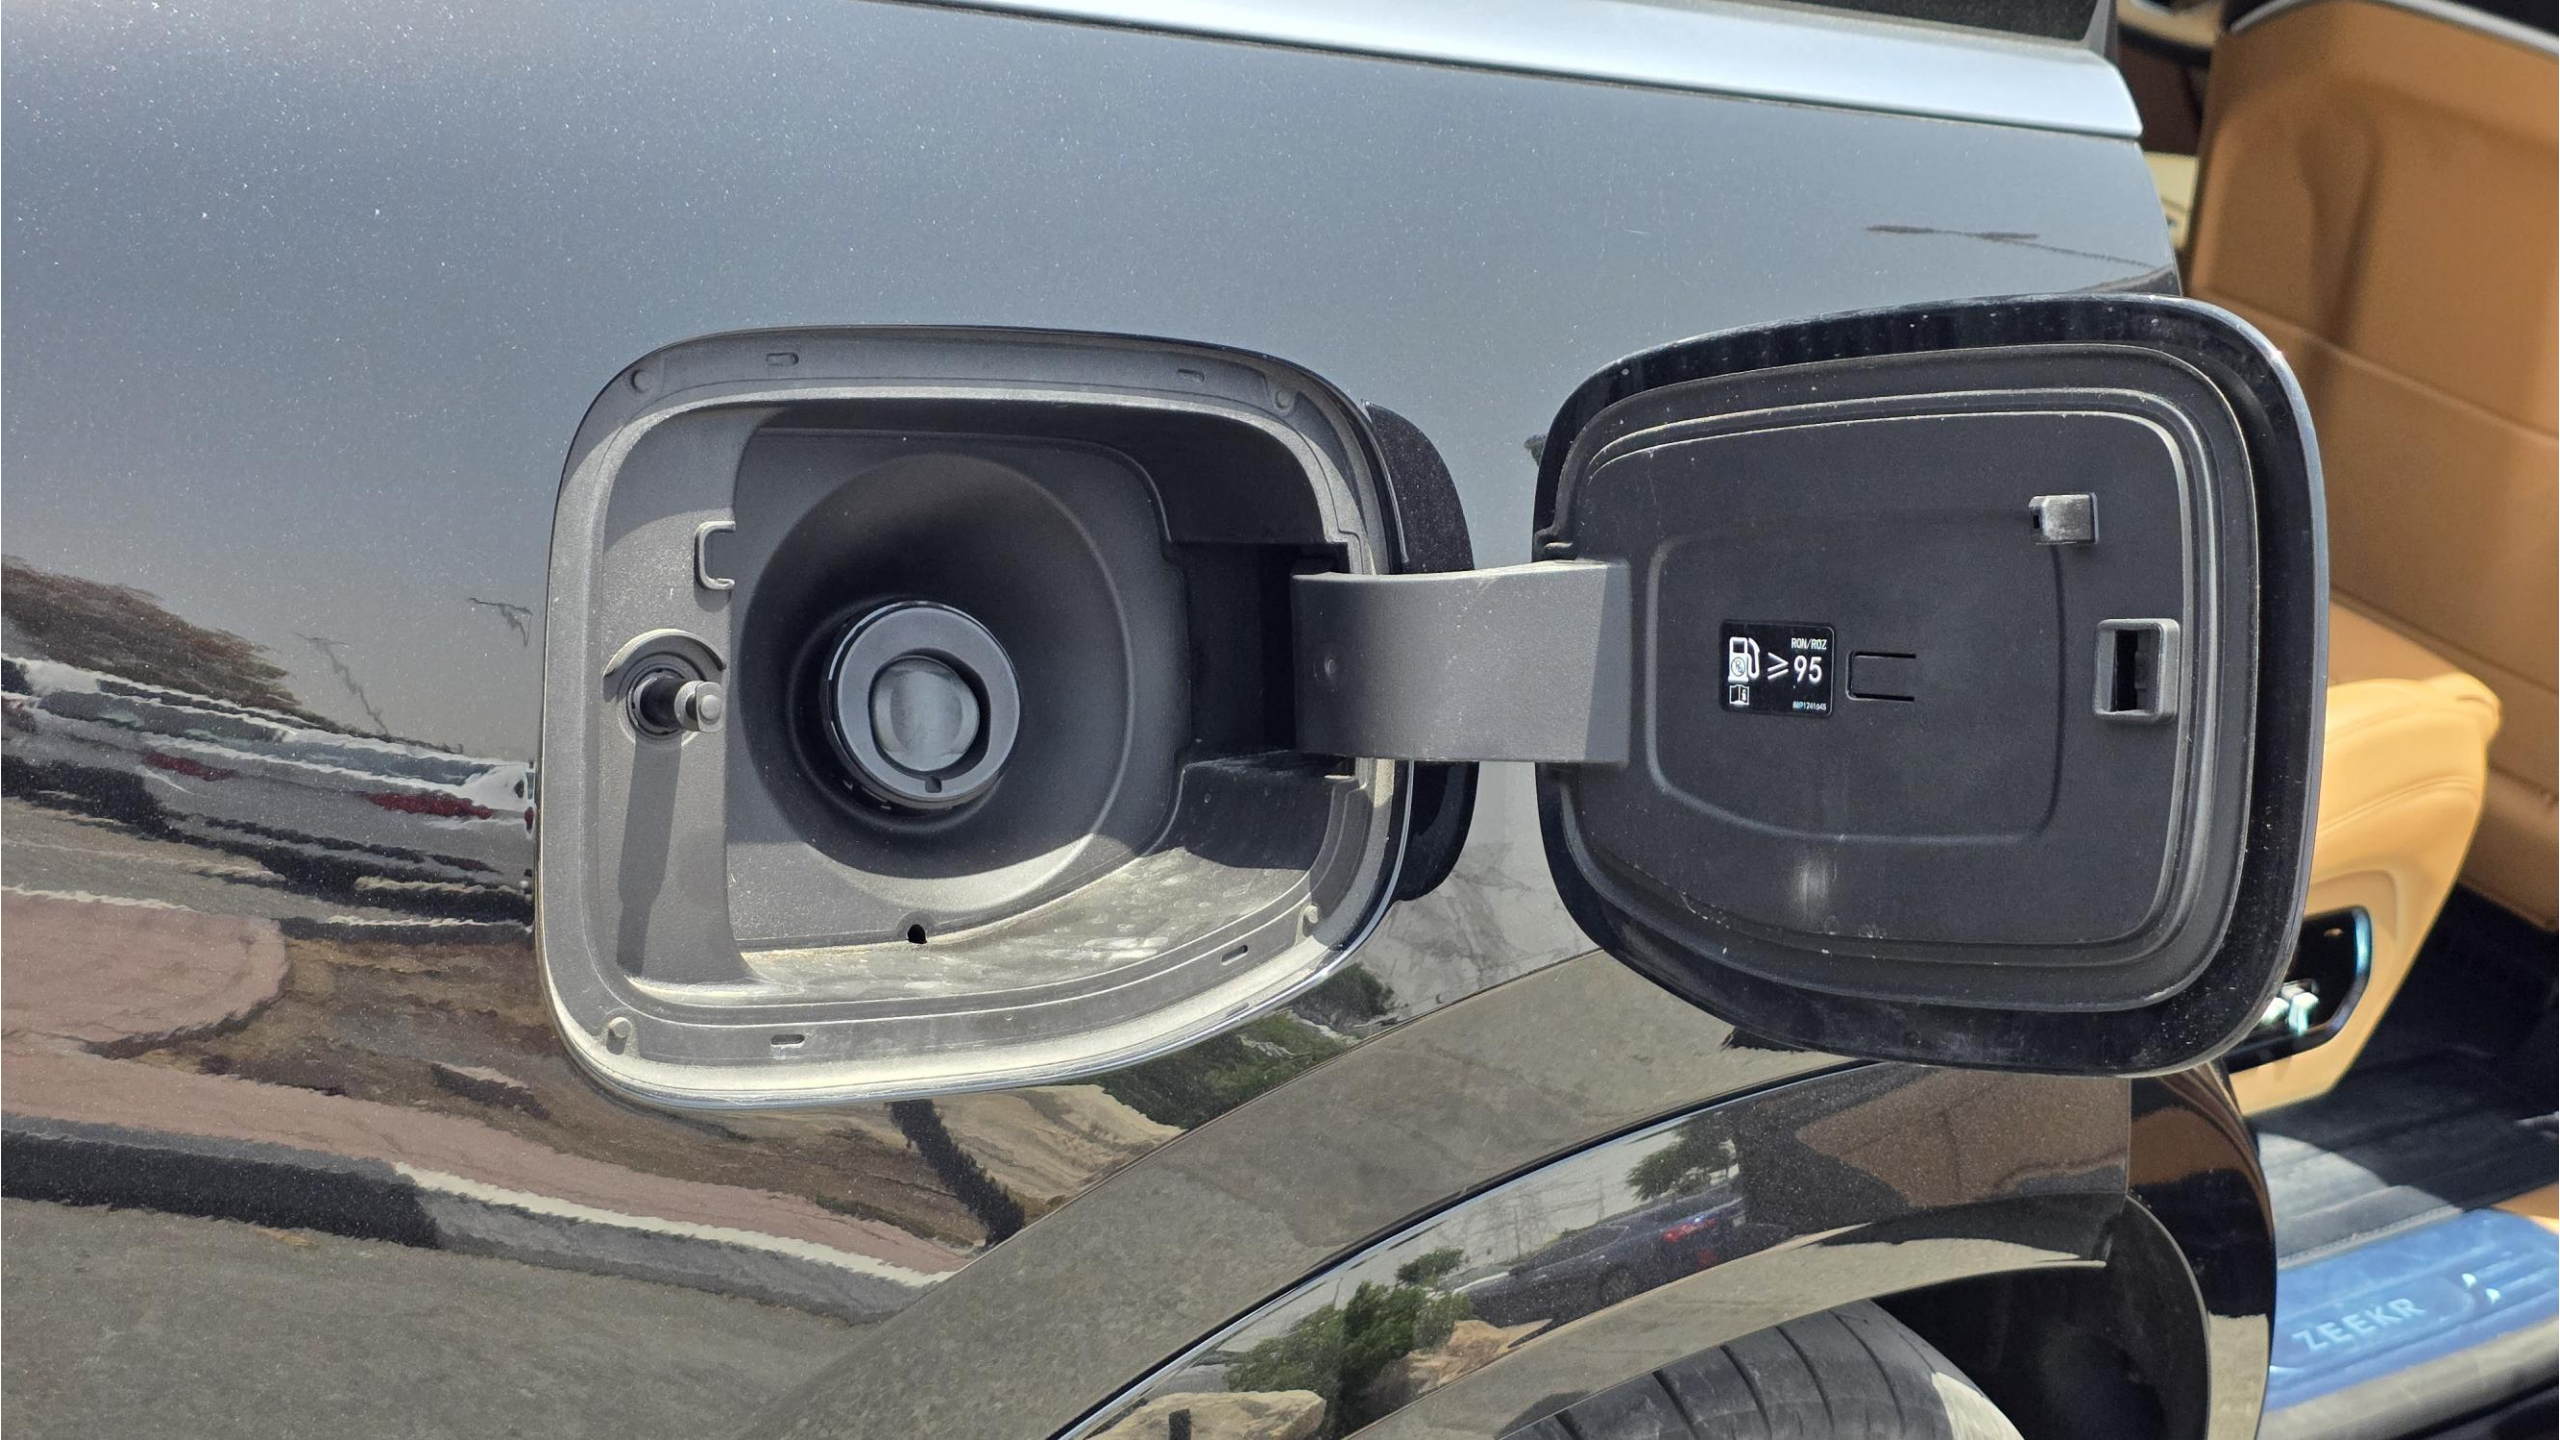

EV ≥ 95
NEDC 170kWh

ZEEKR