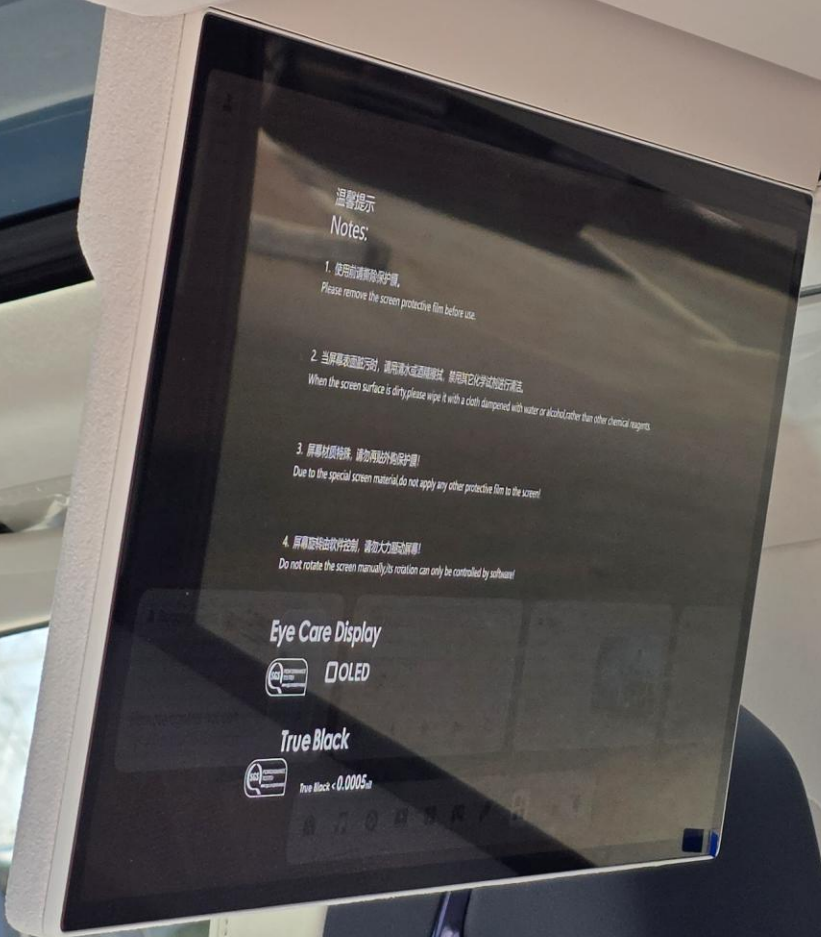

温馨提示

Notes:

1. 使用前请撕掉保护膜。
  Please remove the screen protective film before use.
2. 当屏幕表面脏污时，请用清水或酒精擦拭，禁用其它化学试剂进行清洁。
  When the screen surface is dirty please wipe it with a cloth dampened with water or alcohol, other than other chemical reagents.
3. 屏幕材质特殊，请勿再贴其他保护膜！
  Due to the special screen material, do not apply any other protective film to the screen!
4. 屏幕旋转由软件控制，请勿大力晃动屏幕！
  Do not rotate the screen manually, its rotation can only be controlled by software!

Eye Care Display

True Black