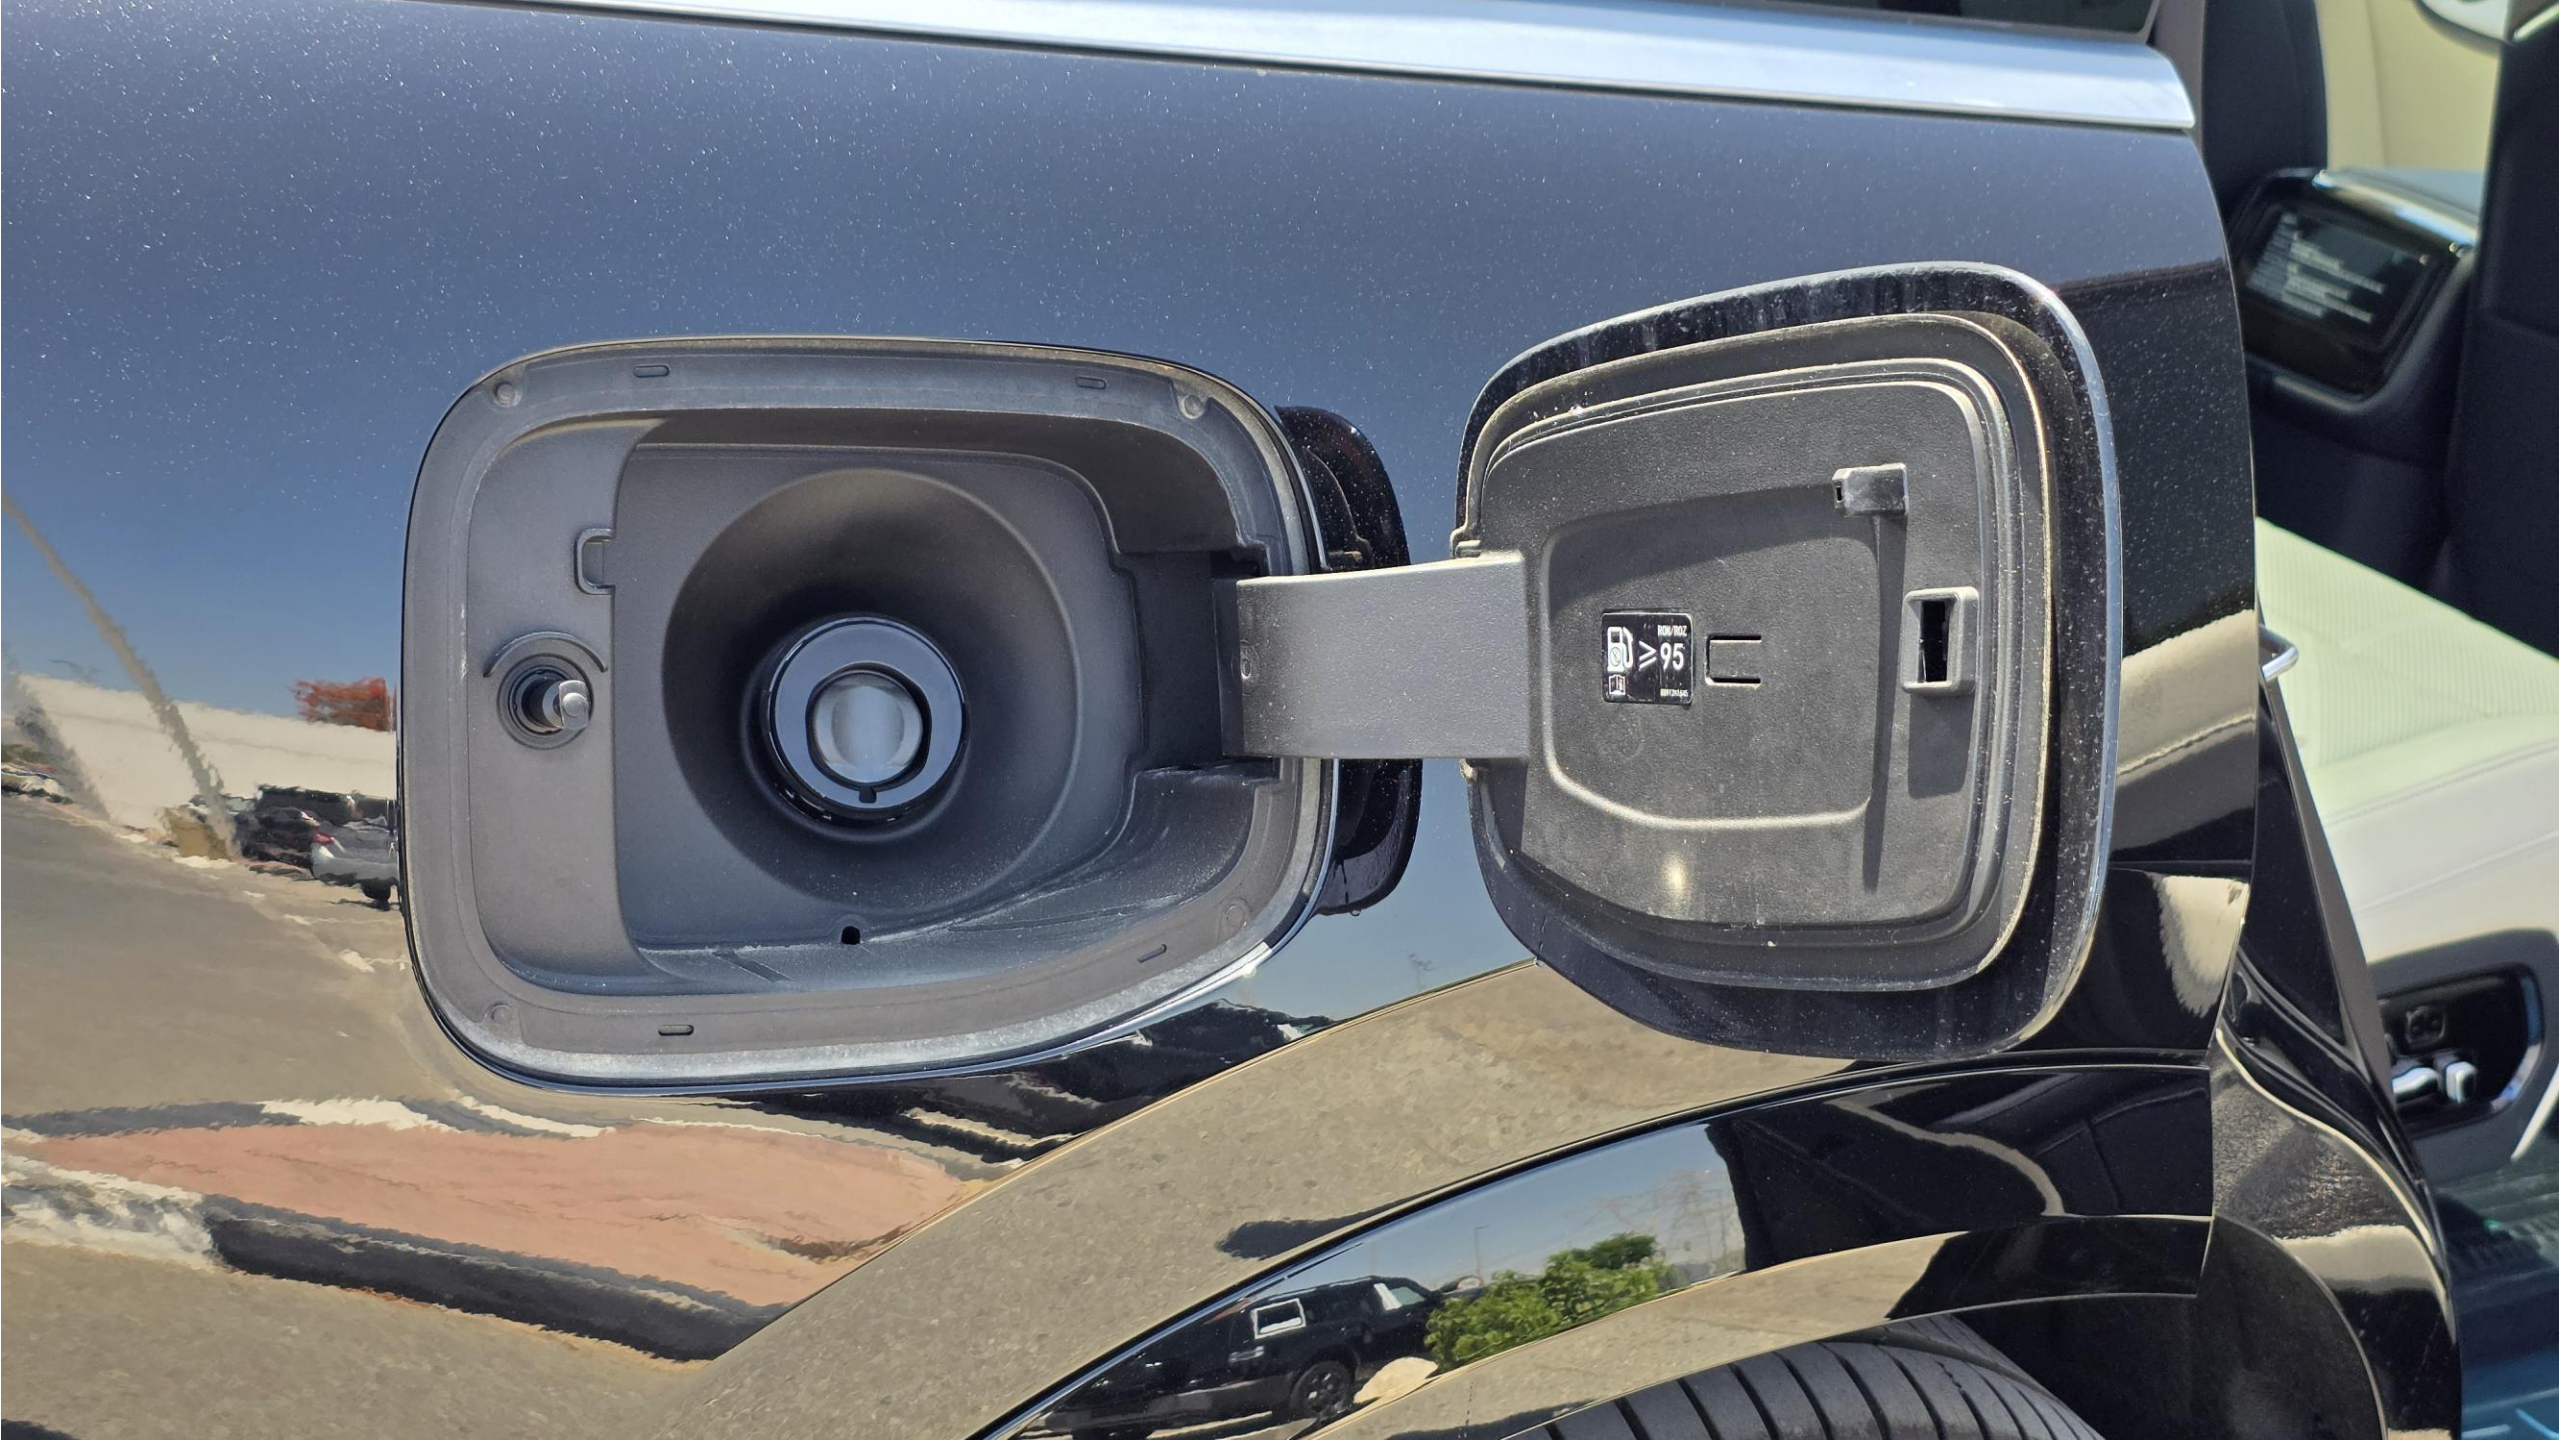

Eye Care Display

True Black

极氪

ALWAN

9X

ZEEKR

极氪

ALWAN