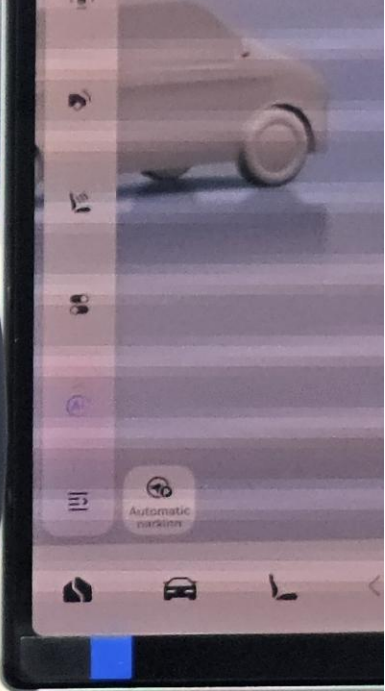

Automatic parking

WELCOME TO